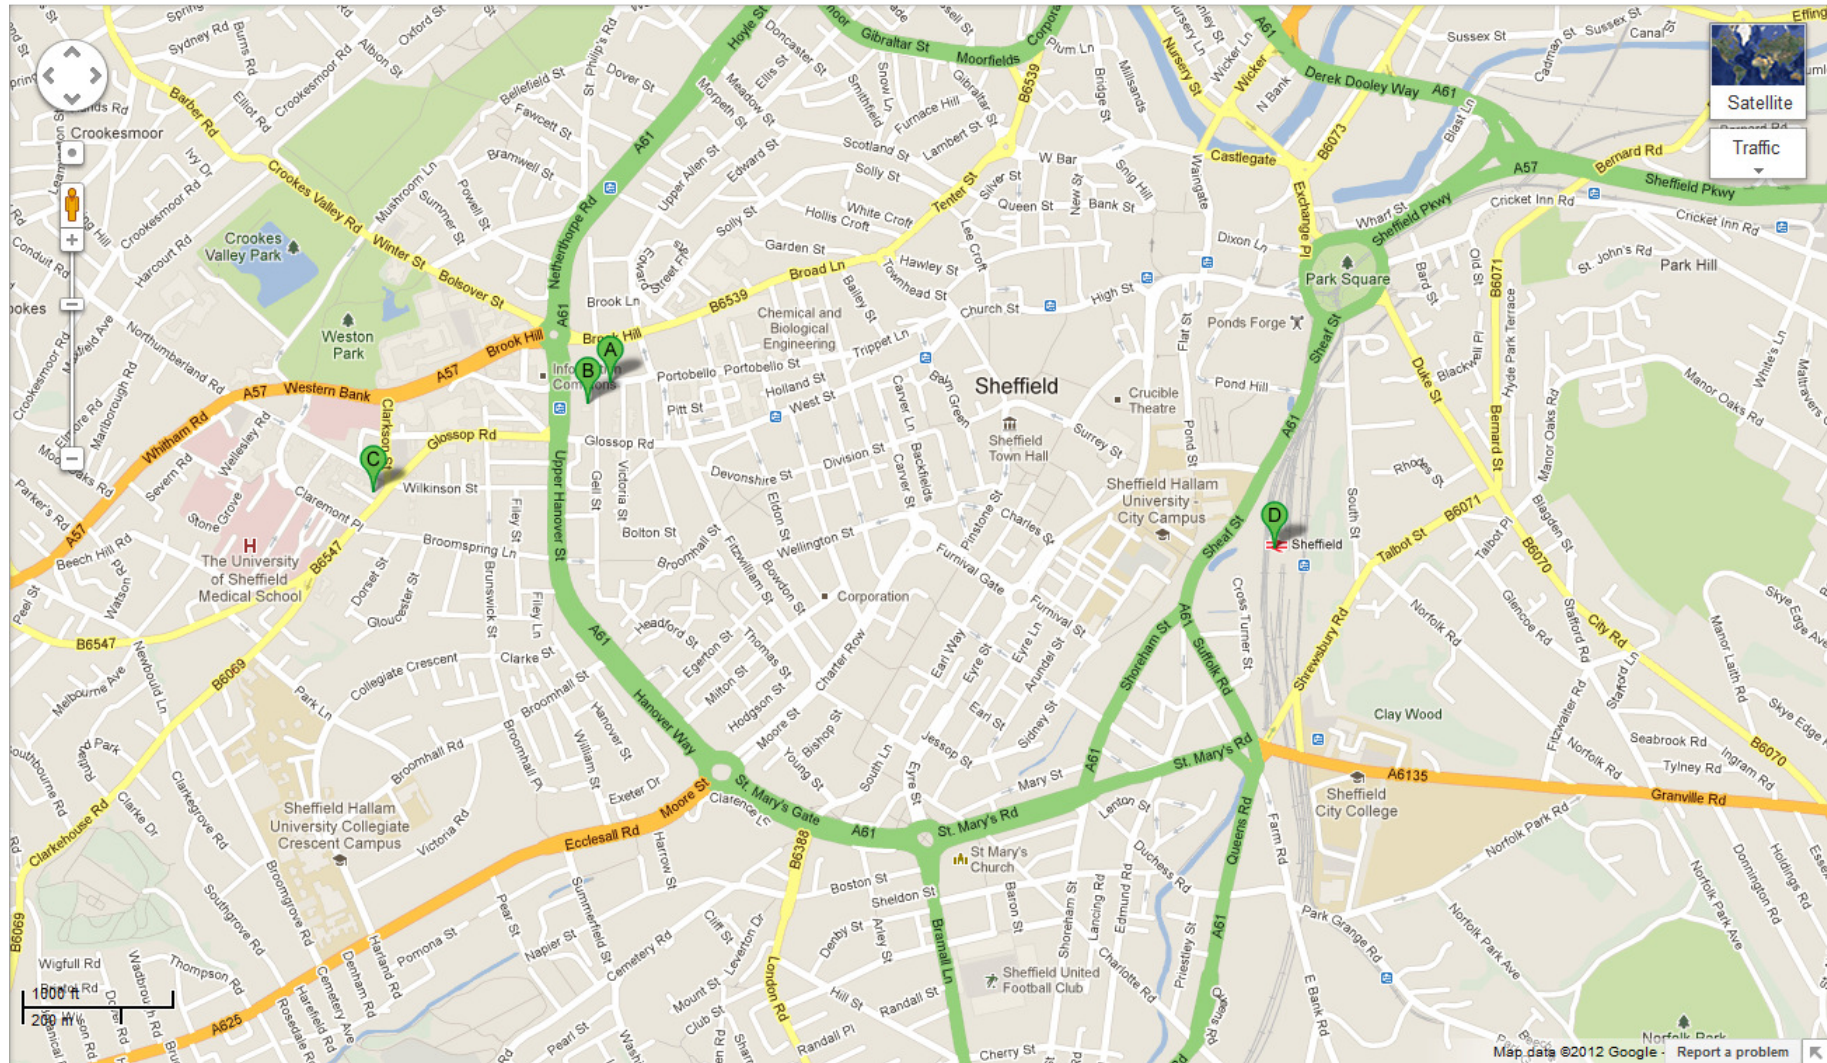

## Map of Sheffield

Key: A – The Jessop Building (Music Department), B - The Humanities Research Institute, C – The Drama Studio, D – The Train Station

### Campus/Three main venues

Key: A – The Jessop Building (Music Department), B - The Humanities Research Institute, C – The Drama Studio