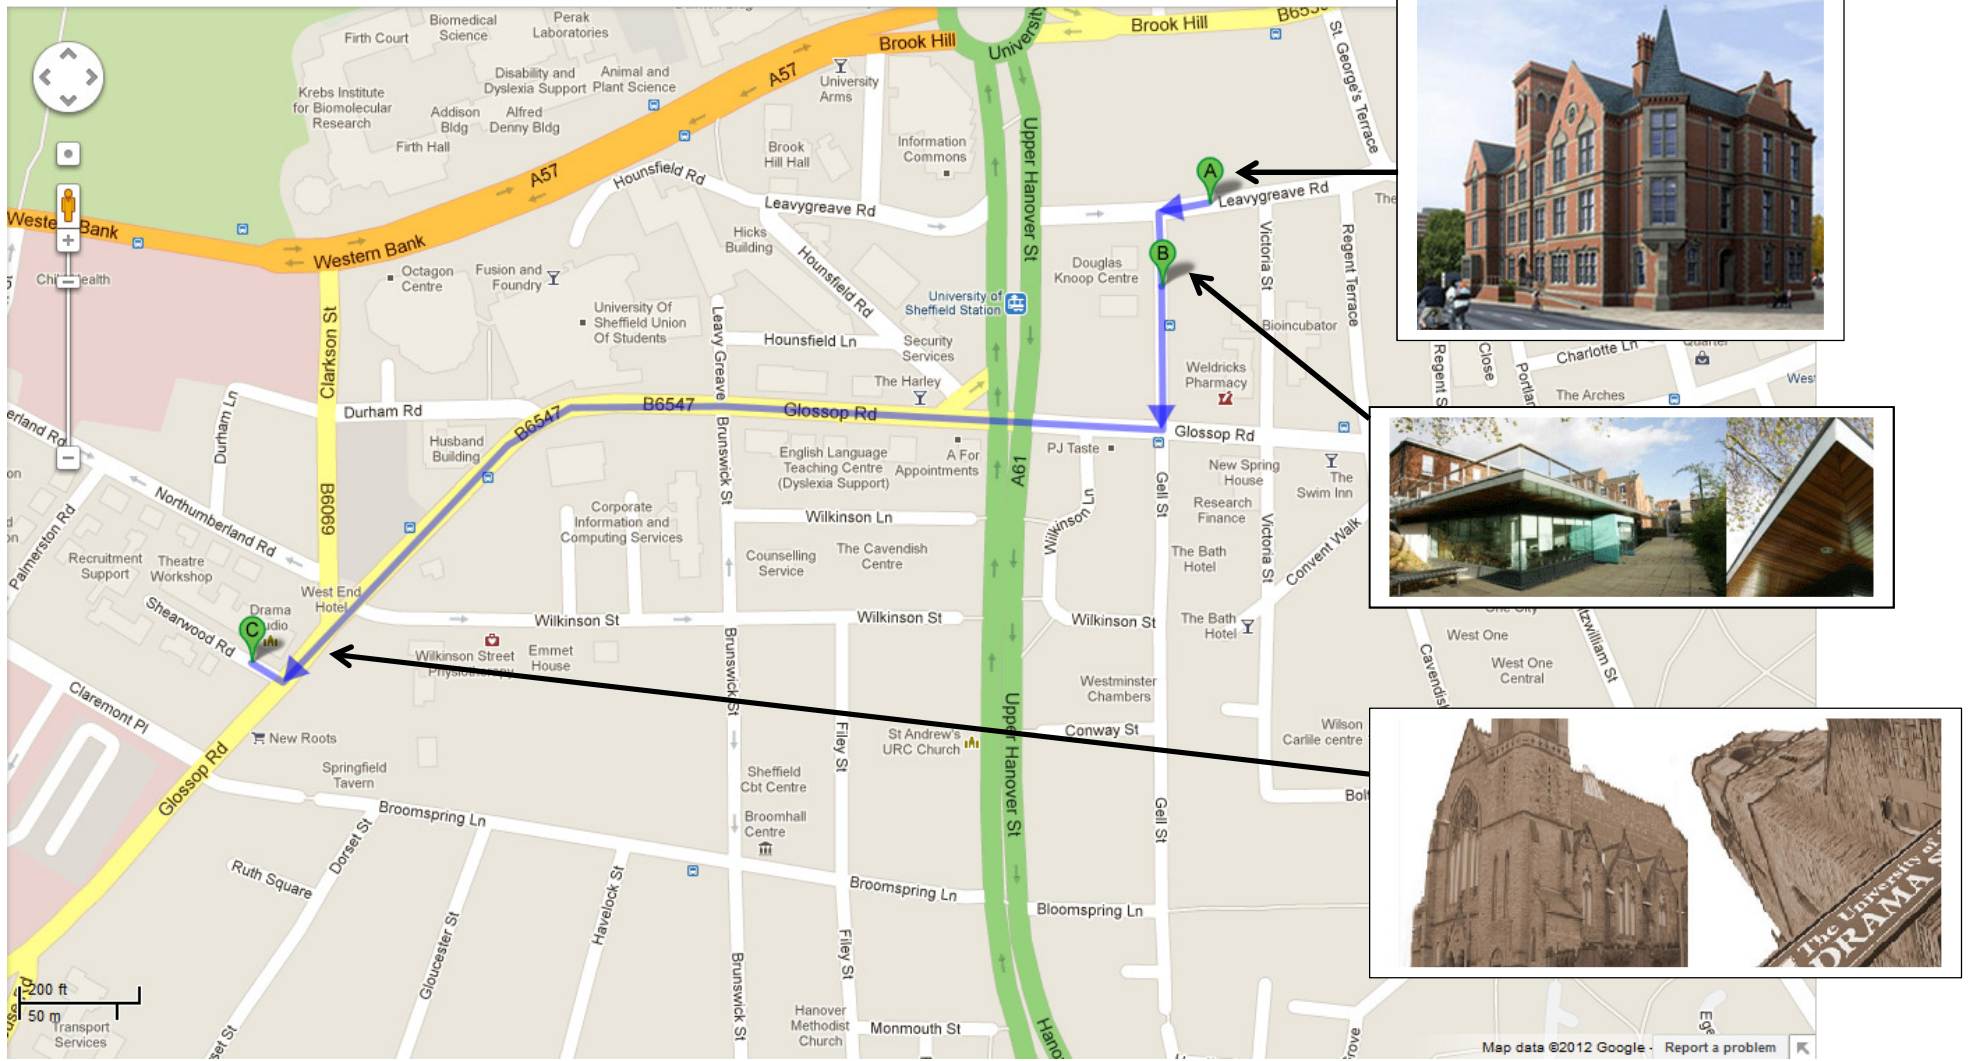

## Map of Sheffield

Key: A – The Jessop Building (Music Department), B - The Humanities Research Institute, C – The Drama Studio, D – The Train Station

### Campus/Three main venues

Key: A – The Jessop Building (Music Department), B - The Humanities Research Institute, C – The Drama Studio